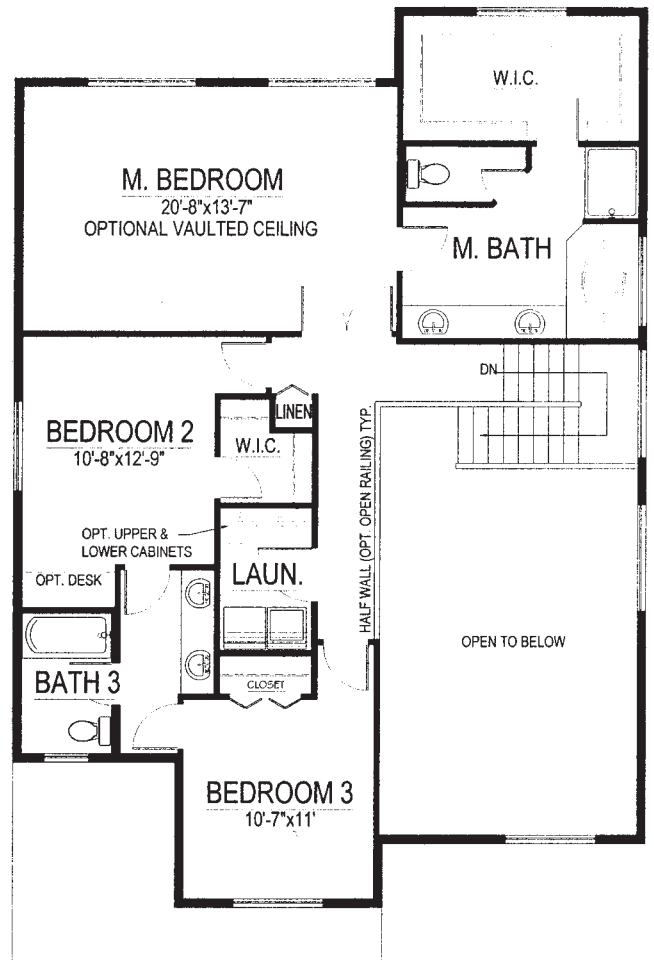

# The Burlington

*Classic Collection*

# The Burlington

*Classic Collection*

2,388 Square feet

Main Level

Upper Level

Plan & elevation are an artists conception only and should not be relied upon as a precise representation of a completed house. The actual house as constructed may or may not contain the features and layout depicted depending elevation. Floorplan, elevations and related information are subject to change without prior notice. Drawings shown here are not to scale. No reproducing or other use of these plans maybe made without the written consent of Majerus Construction, Inc. Walla Walla, WA 99362.