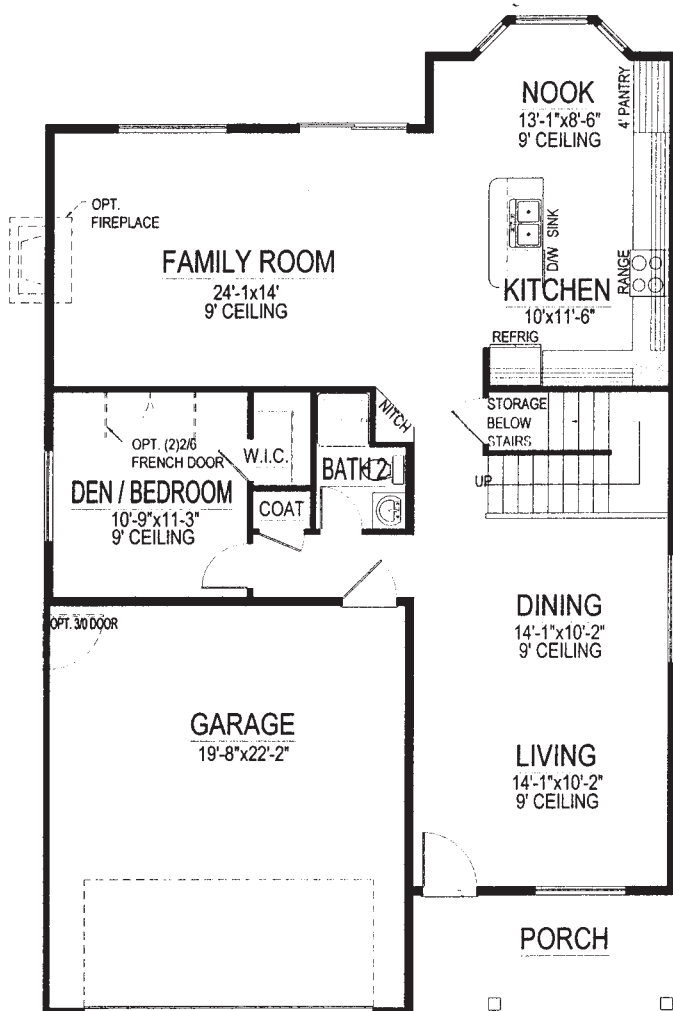

# The Burlington

*Classic Collection*

# The Burlington

*Classic Collection*

2,388 Square feet

Main Level

Upper Level

Plan & elevation are an artists conception only and should not be relied upon as a precise representation of a completed house. The actual house as constructed may or may not contain the features and layout depicted depending elevation. Floorplan, elevations and related information are subject to change without prior notice. Drawings shown here are not to scale. No reproducing or other use of these plans maybe made without the written consent of Majerus Construction, Inc. Walla Walla, WA 99362.