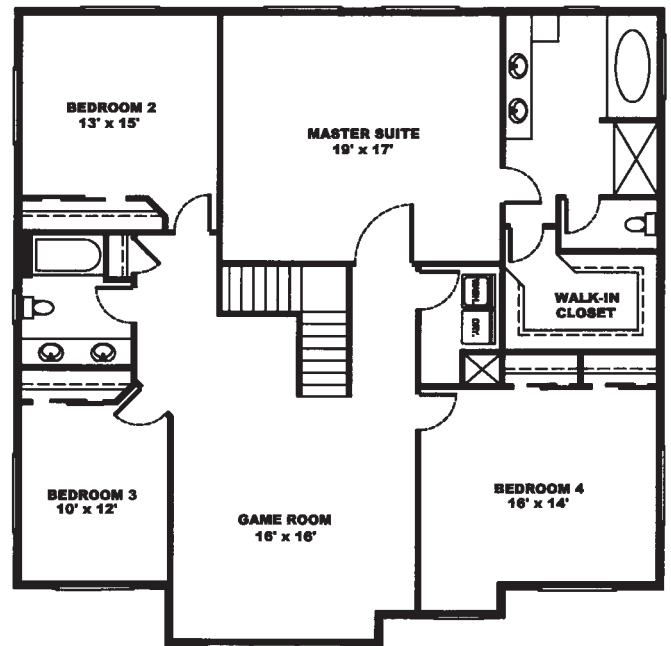

The Columbia

Classic Collection

The Columbia

Classic Collection

2947 Square feet

Main Level

Upper Level

Plan & elevation are an artists conception only and should not be relied upon as a precise representation of a completed house. The actual house as constructed may or may not contain the features and layout depicted depending elevation. Floorplan, elevations and related information are subject to change without prior notice. Drawings shown here are not to scale. No reproducing or other use of these plans maybe made without the written consent of Majerus Construction, Inc. Walla Walla, WA 99362.