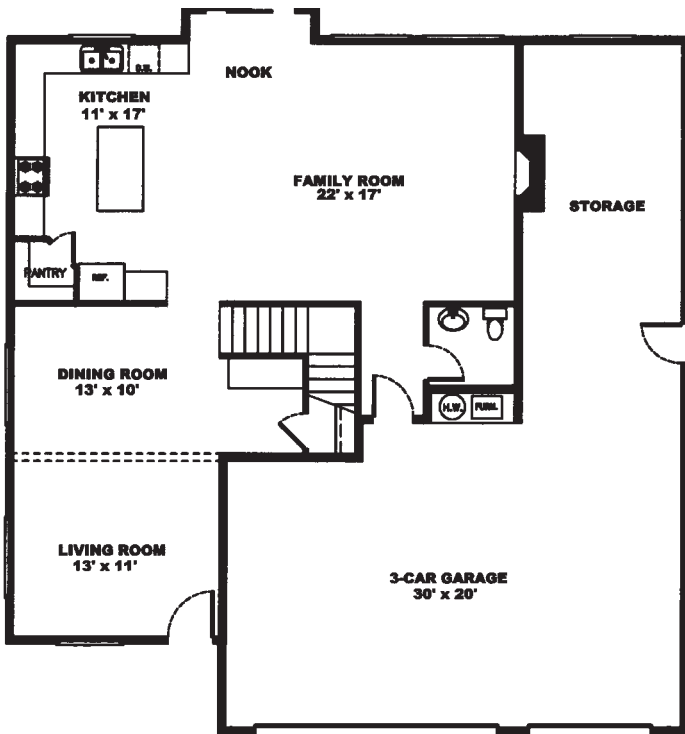

The Columbia

Classic Collection

The Columbia

Classic Collection

2947 Square feet

Main Level

Upper Level

Plan & elevation are an artists conception only and should not be relied upon as a precise representation of a completed house. The actual house as constructed may or may not contain the features and layout depicted depending elevation. Floorplan, elevations and related information are subject to change without prior notice. Drawings shown here are not to scale. No reproducing or other use of these plans maybe made without the written consent of Majerus Construction, Inc. Walla Walla, WA 99362.