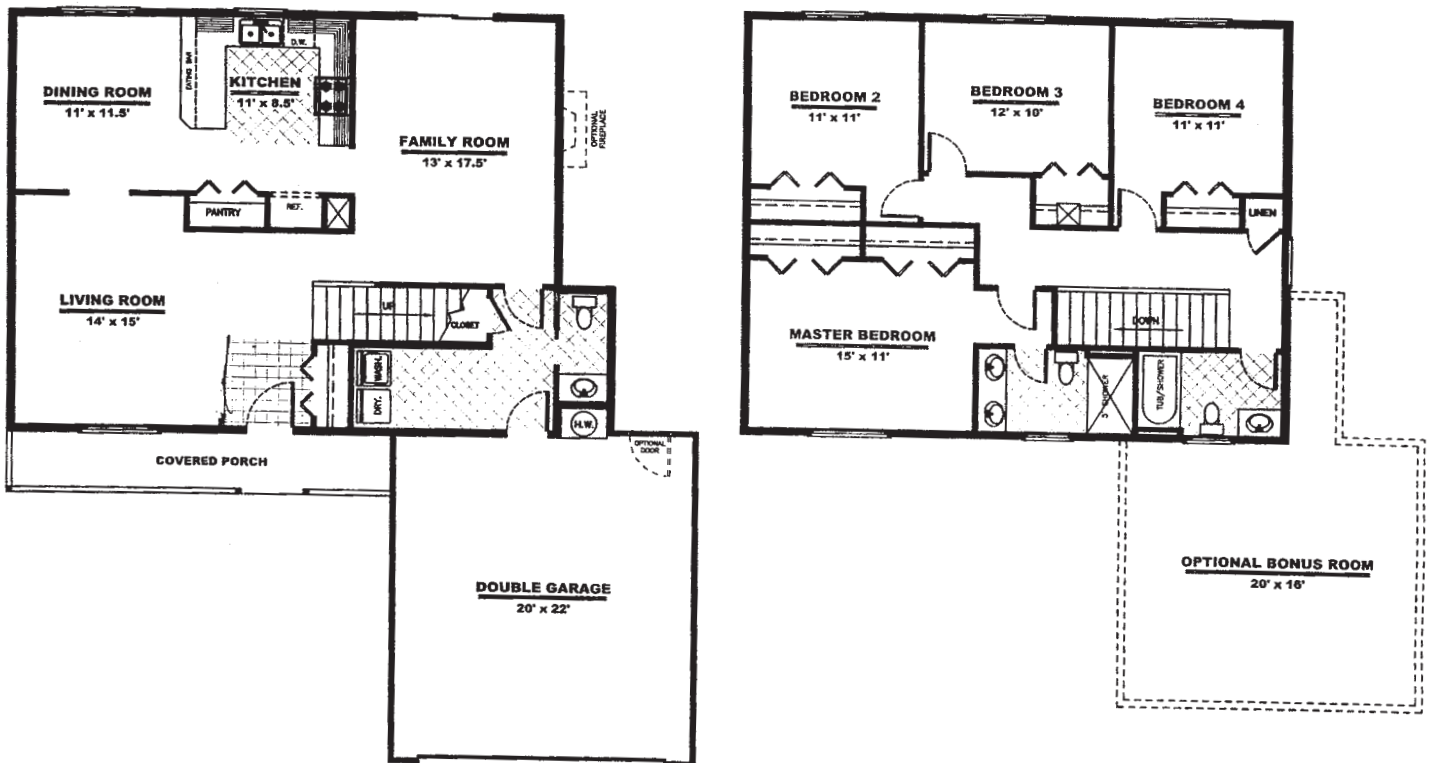

The Jefferson

Signature Collection

The Jefferson

Signature Collection

2,059 Square feet

Main Level

Upper Level

Plan & elevation are an artists conception only and should not be relied upon as a precise representation of a completed house. The actual house as constructed may or may not contain the features and layout depicted depending elevation. Floorplan, elevations and related information are subject to change without prior notice. Drawings shown here are not to scale. No reproducing or other use of these plans maybe made without the written consent of Majerus Construction, Inc. Walla Walla, WA 99362.