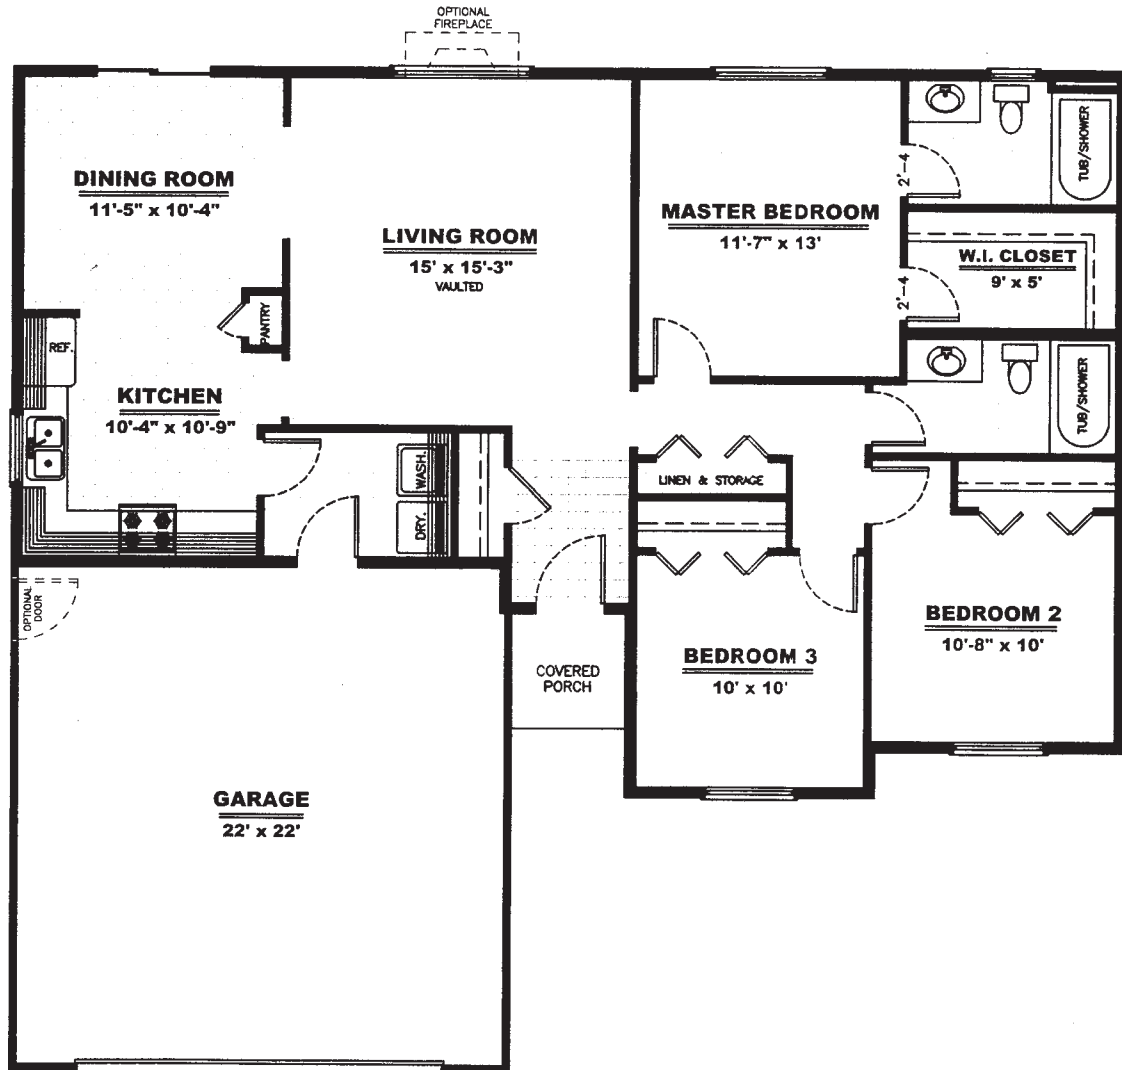

The Lincoln

Freedom Collection

The Lincoln

Freedom Collection

1287 Square feet

Plan & elevation are an artists conception only and should not be relied upon as a precise representation of a completed house. The actual house as constructed may or may not contain the features and layout depicted depending elevation. Floorplan, elevations and related information are subject to change without prior notice. Drawings shown here are not to scale. No reproducing or other use of these plans maybe made without the written consent of Majerus Construction, Inc. Walla Walla, WA 99362.