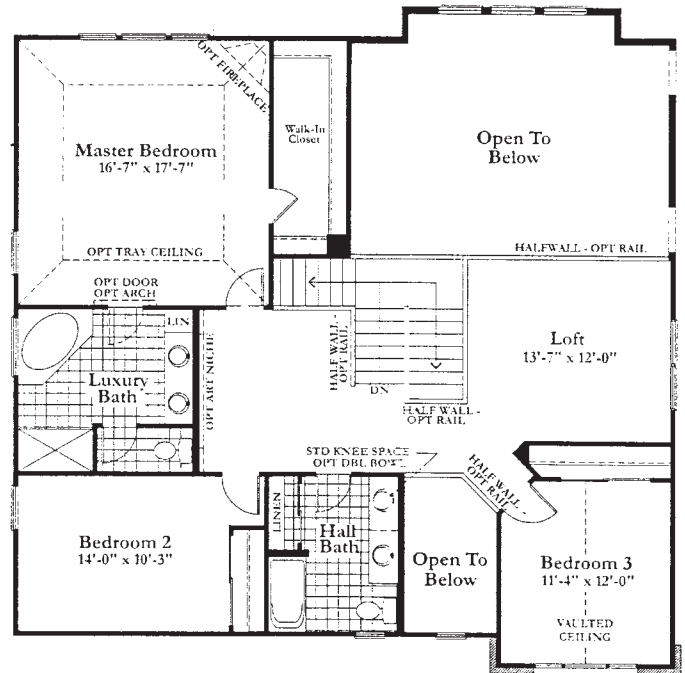

# The Mona Lisa

*Classic Collection*

# The Mona Lisa

*Classic Collection*

3032 Square feet

Main Level

Upper Level

Plan & elevation are an artists conception only and should not be relied upon as a precise representation of a completed house. The actual house as constructed may or may not contain the features and layout depicted depending elevation. Floorplan, elevations and related information are subject to change without prior notice. Drawings shown here are not to scale. No reproducing or other use of these plans maybe made without the written consent of Majerus Construction, Inc. Walla Walla, WA 99362.