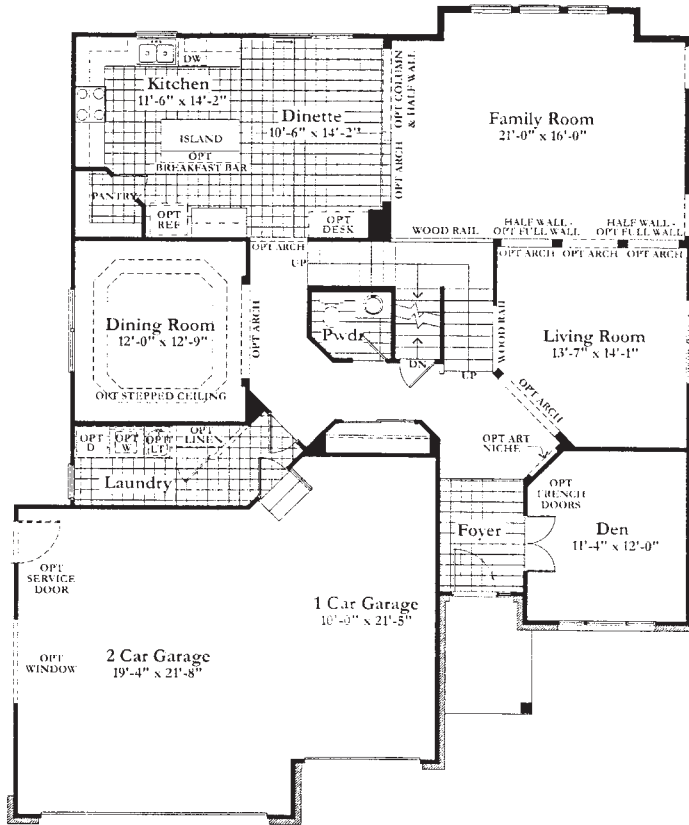

# The Mona Lisa

*Classic Collection*

# The Mona Lisa

*Classic Collection*

3032 Square feet

Main Level

Upper Level

Plan & elevation are an artists conception only and should not be relied upon as a precise representation of a completed house. The actual house as constructed may or may not contain the features and layout depicted depending elevation. Floorplan, elevations and related information are subject to change without prior notice. Drawings shown here are not to scale. No reproducing or other use of these plans maybe made without the written consent of Majerus Construction, Inc. Walla Walla, WA 99362.