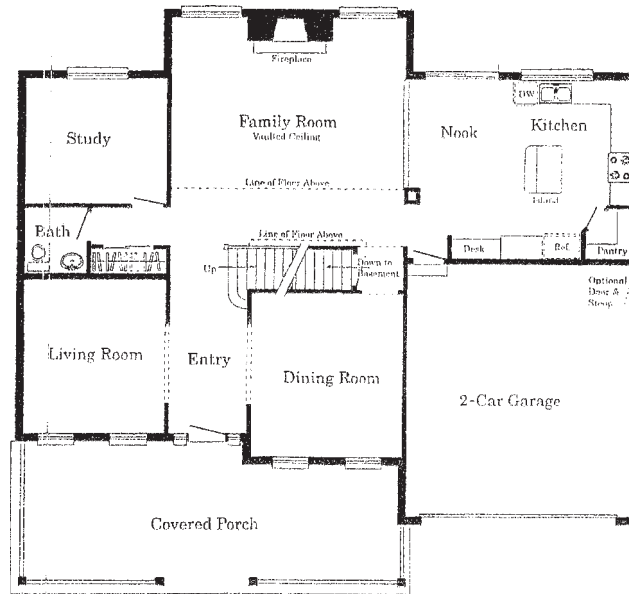

# The Riviera

*Classic Collection*

2850 Square feet

## Main Level