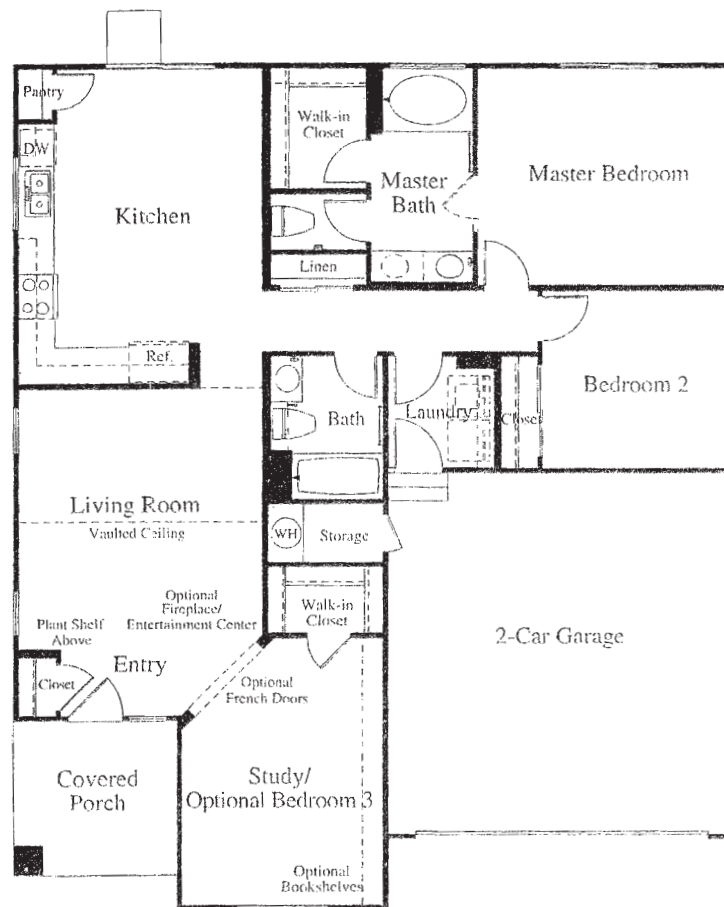

# The Rosabell

*Freedom Collection*

# The Rosabell

*Freedom Collection*

1316 Square feet

Plan & elevation are an artists conception only and should not be relied upon as a precise representation of a completed house. The actual house as constructed may or may not contain the features and layout depicted depending elevation. Floorplan, elevations and related information are subject to change without prior notice. Drawings shown here are not to scale. No reproducing or other use of these plans maybe made without the written consent of Majerus Construction, Inc. Walla Walla, WA 99362.