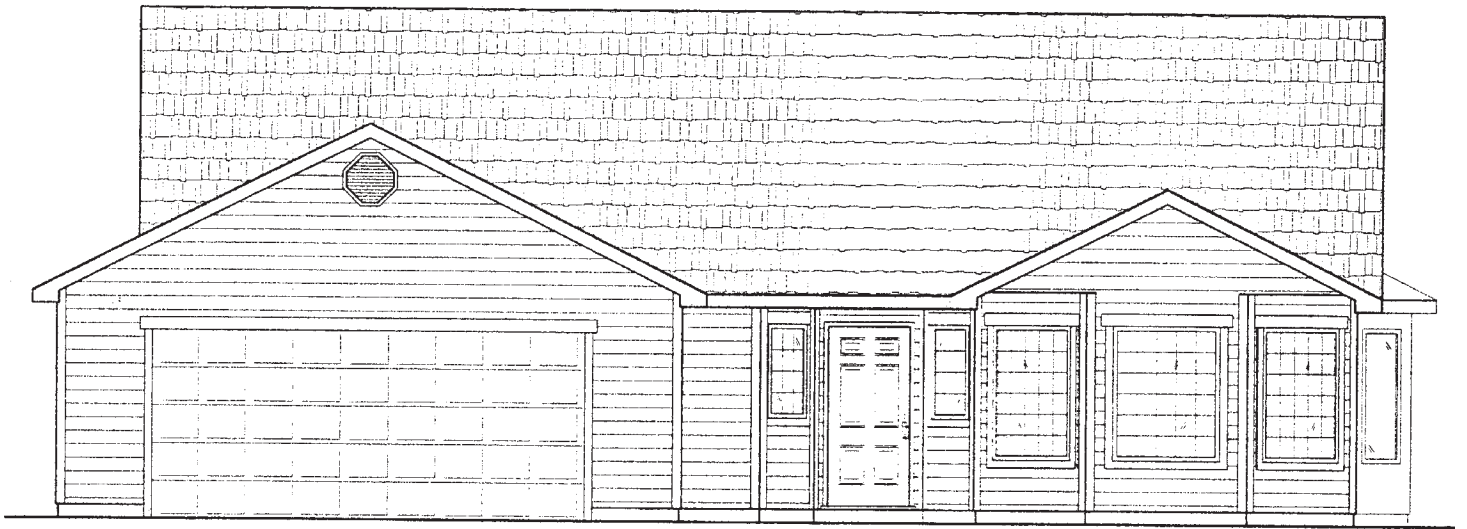

The Savannah

Signature Collection

The Savannah

Signature Collection

1,908 Square feet

Plan & elevation are an artists conception only and should not be relied upon as a precise representation of a completed house. The actual house as constructed may or may not contain the features and layout depicted depending elevation. Floorplan, elevations and related information are subject to change without prior notice. Drawings shown here are not to scale. No reproducing or other use of these plans maybe made without the written consent of Majerus Construction, Inc. Walla Walla, WA 99362.