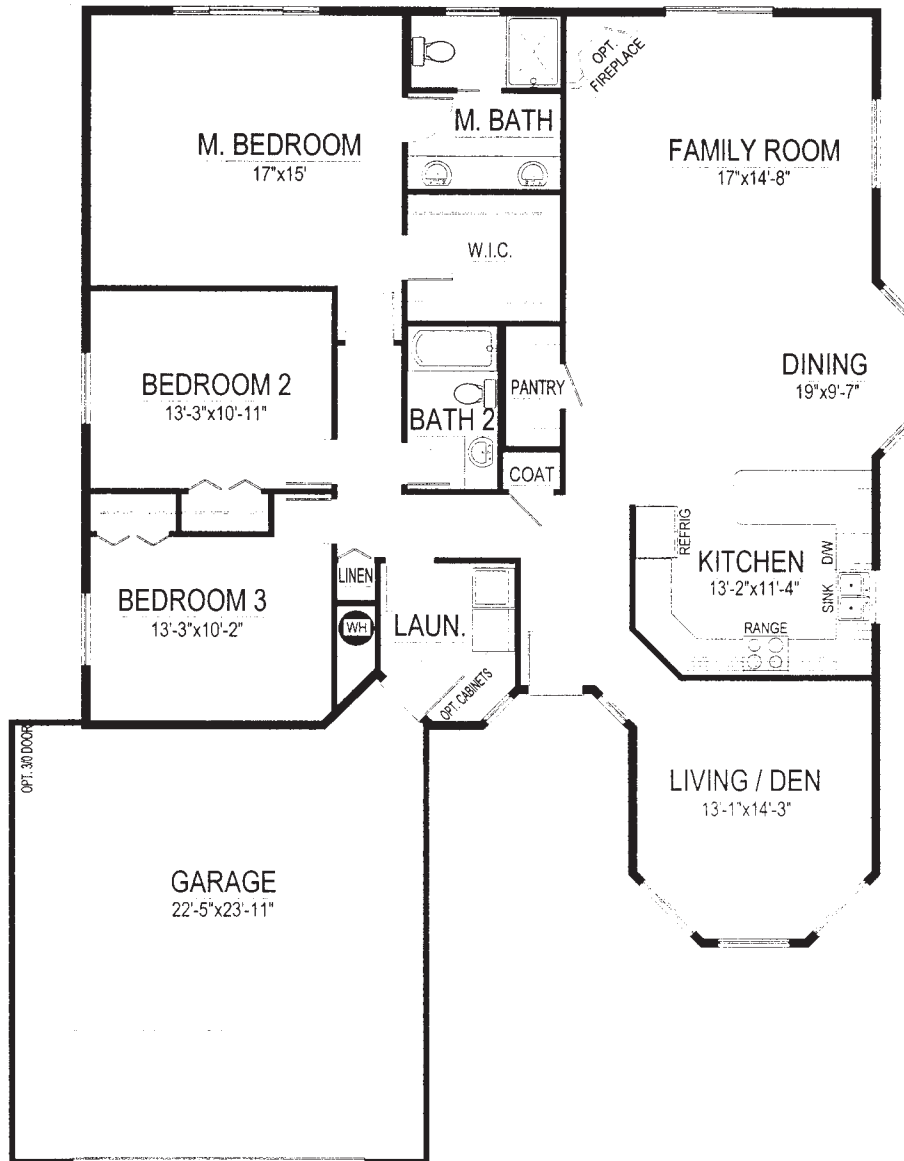

The Savannah

Signature Collection

The Savannah

Signature Collection

1,908 Square feet

Plan & elevation are an artists conception only and should not be relied upon as a precise representation of a completed house. The actual house as constructed may or may not contain the features and layout depicted depending elevation. Floorplan, elevations and related information are subject to change without prior notice. Drawings shown here are not to scale. No reproducing or other use of these plans maybe made without the written consent of Majerus Construction, Inc. Walla Walla, WA 99362.